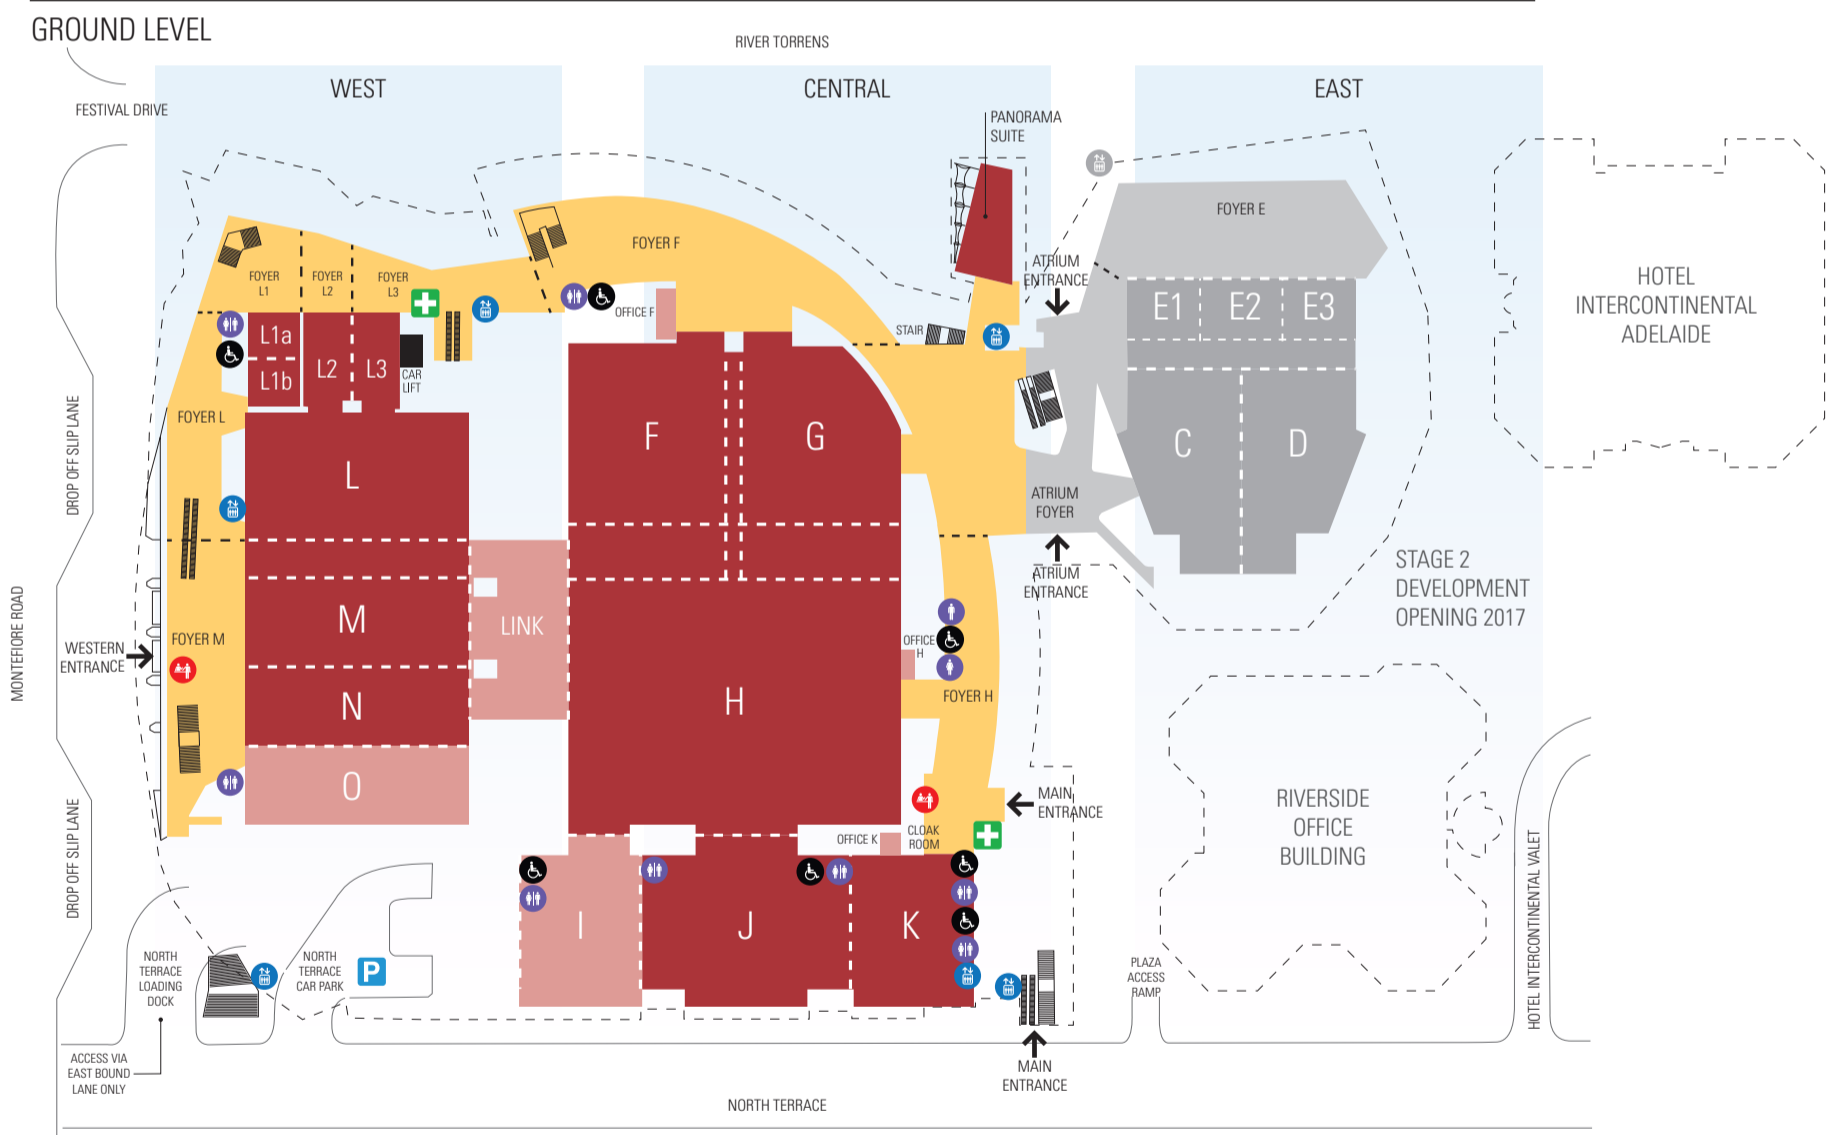

LEVEL ONE

ADELAIDE CONVENTION CENTRE

- RECEPTION
- LIFT
- TOILET
- ACCESS TOILET
- PARKING
- FIRST AID ROOM
- STAIRS & ESCALATORS
- FOYER
- FUNCTION AREA
- STAGE 2 DEVELOPMENT

GROUND LEVEL

LOWER LEVEL